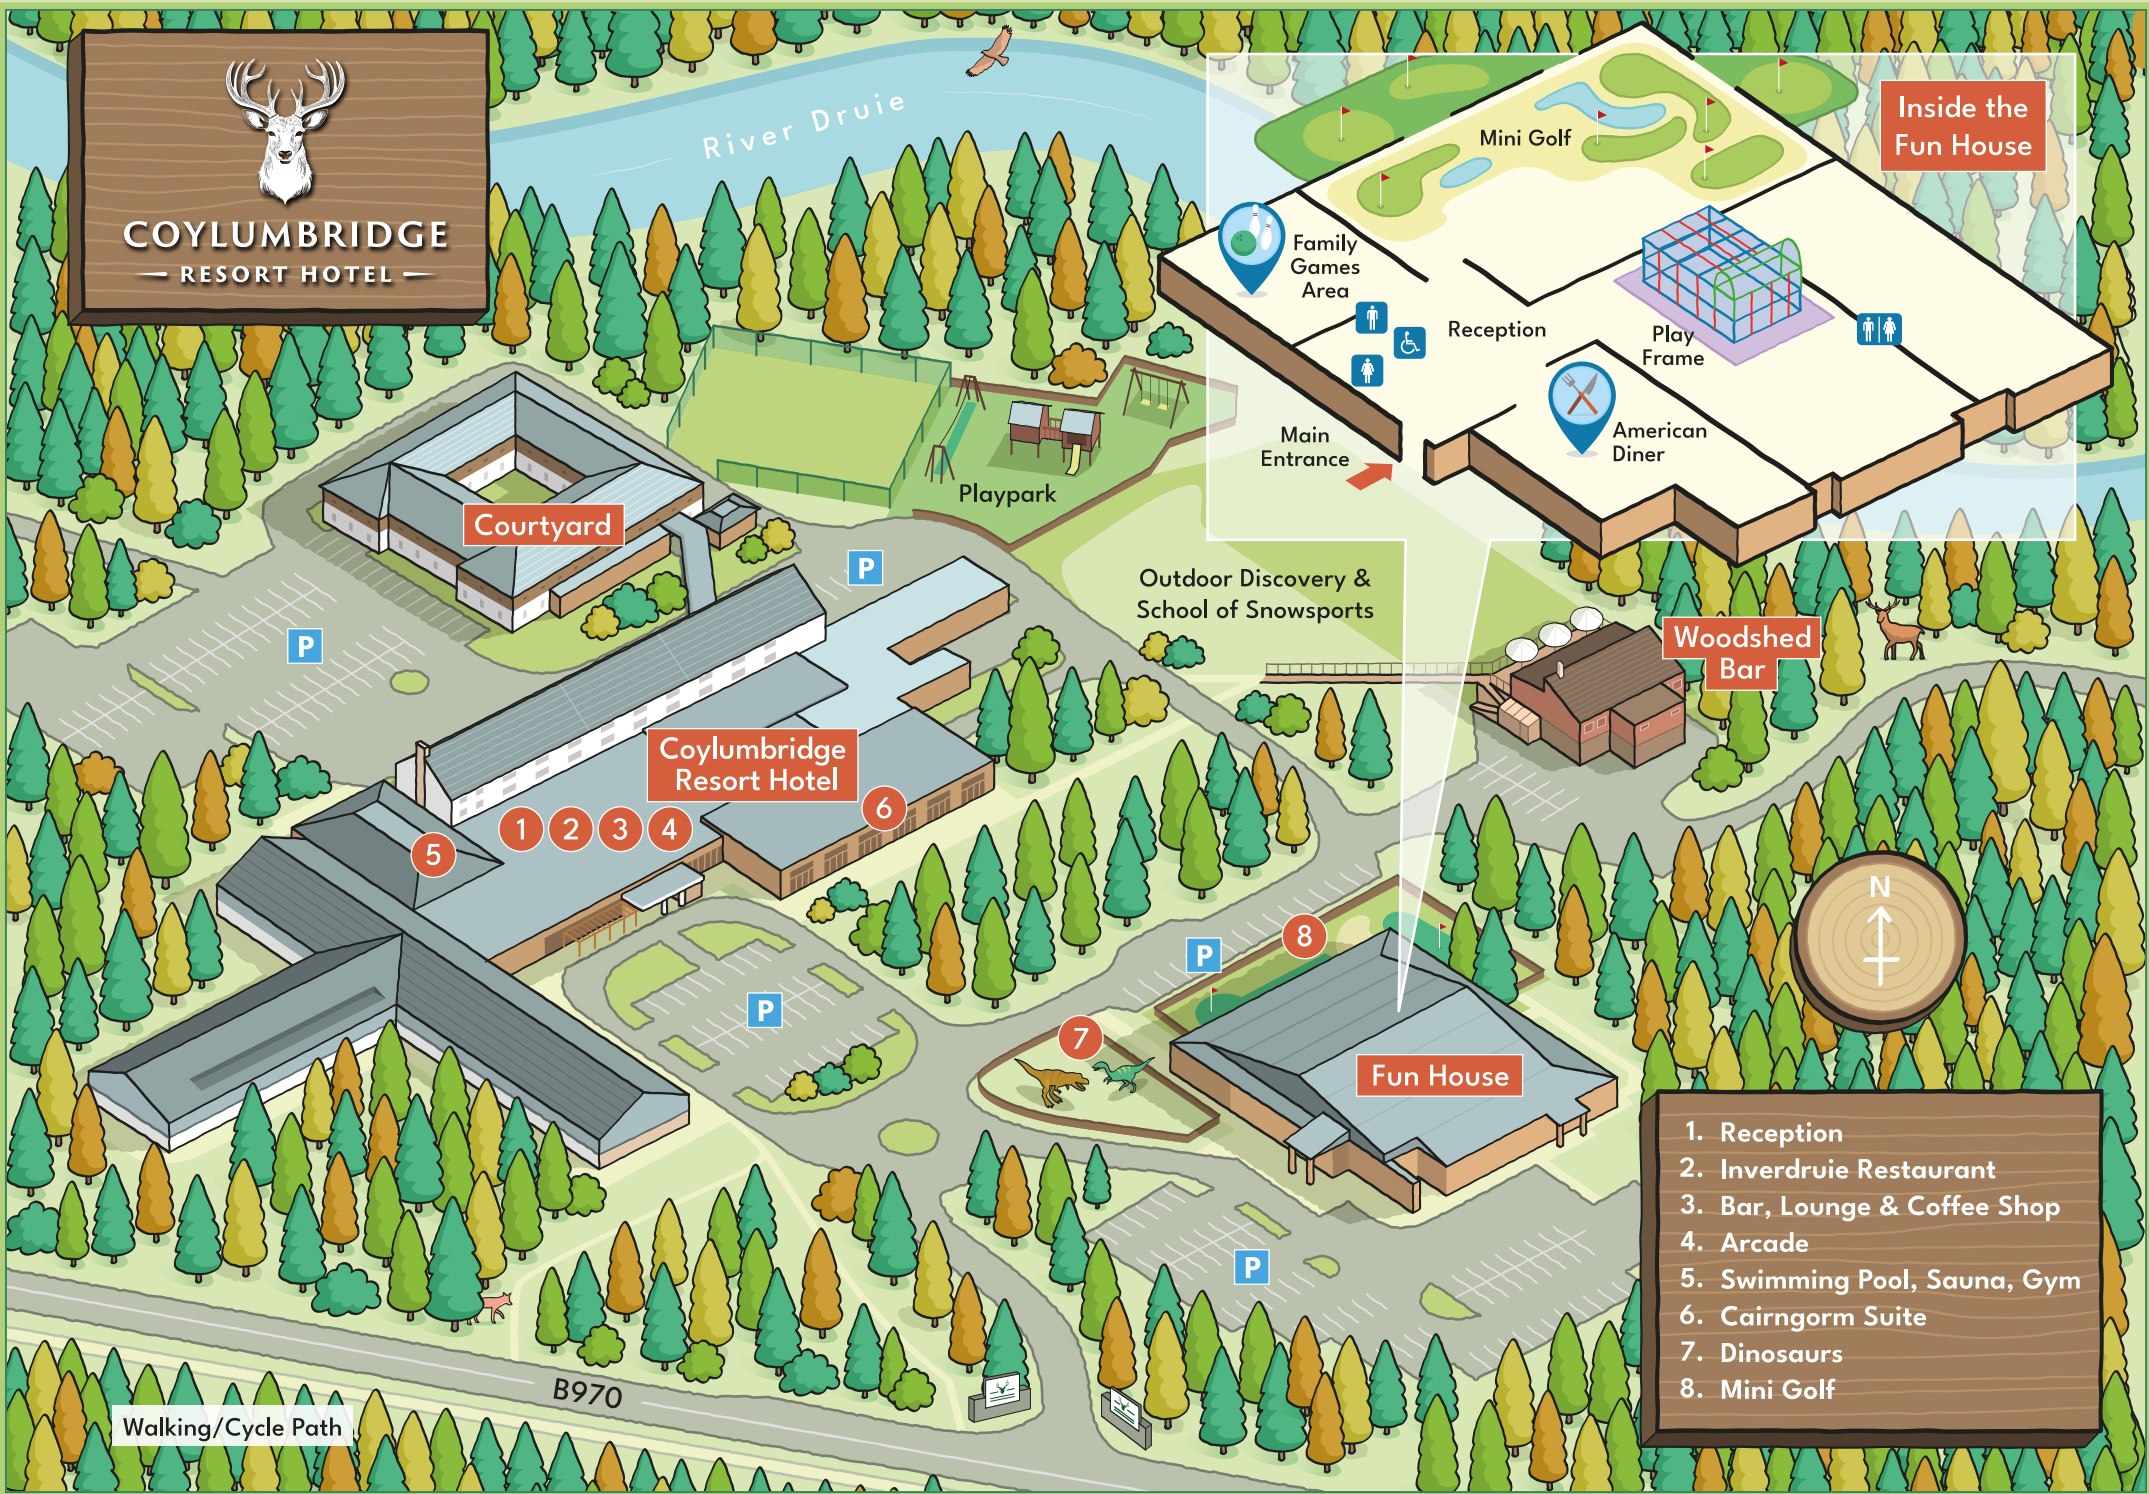

COYLUMBRIDGE — RESORT HOTEL —

Inside the Fun House

Mini Golf

Family Games Area

Reception

Play Frame

American Diner

Main Entrance

Courtyard

Playpark

Outdoor Discovery & School of Snowsports

Coylumbridge Resort Hotel

Woodshed Bar

Fun House

1. Reception
2. Inverdrue Restaurant
3. Bar, Lounge & Coffee Shop
4. Arcade
5. Swimming Pool, Sauna, Gym
6. Cairngorm Suite
7. Dinosaurs
8. Mini Golf

Walking/Cycle Path

B970